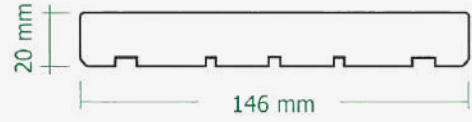

### EBONY GROVE

Dimension	Weight
Width: 146 mm	4.4 kg/m
Thickness: 20 mm	31.4 kg/m <sup>2</sup>
Length: 2900 mm	