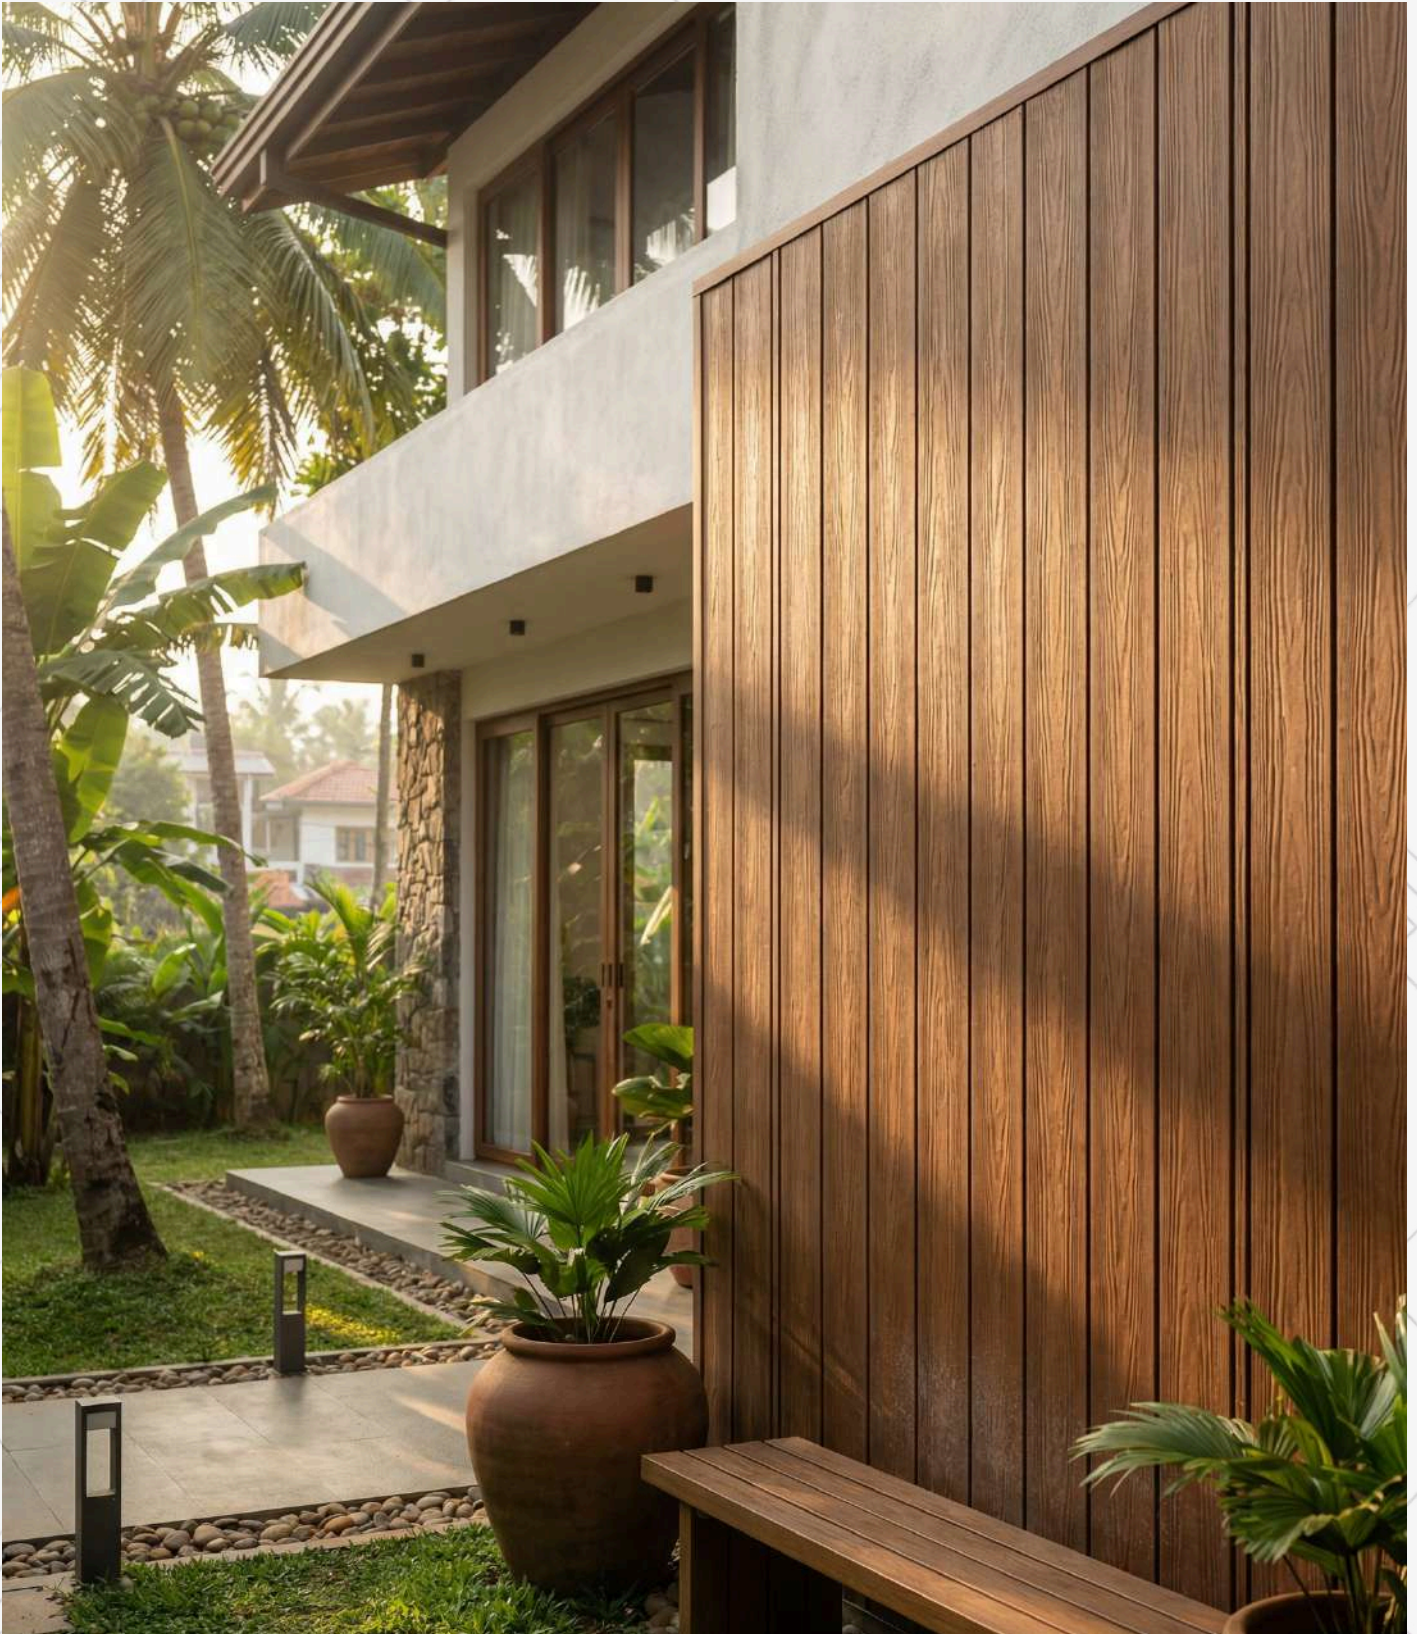

G FLOOR **WPC WALL CLADDING**

GFLOOR WPC Wall Cladding combine the natural look of wood with advanced composite technology to create a durable, low-maintenance outdoor cladding solution. Designed to perform in tropical climates, they offer long-lasting beauty without the drawbacks of traditional timber.